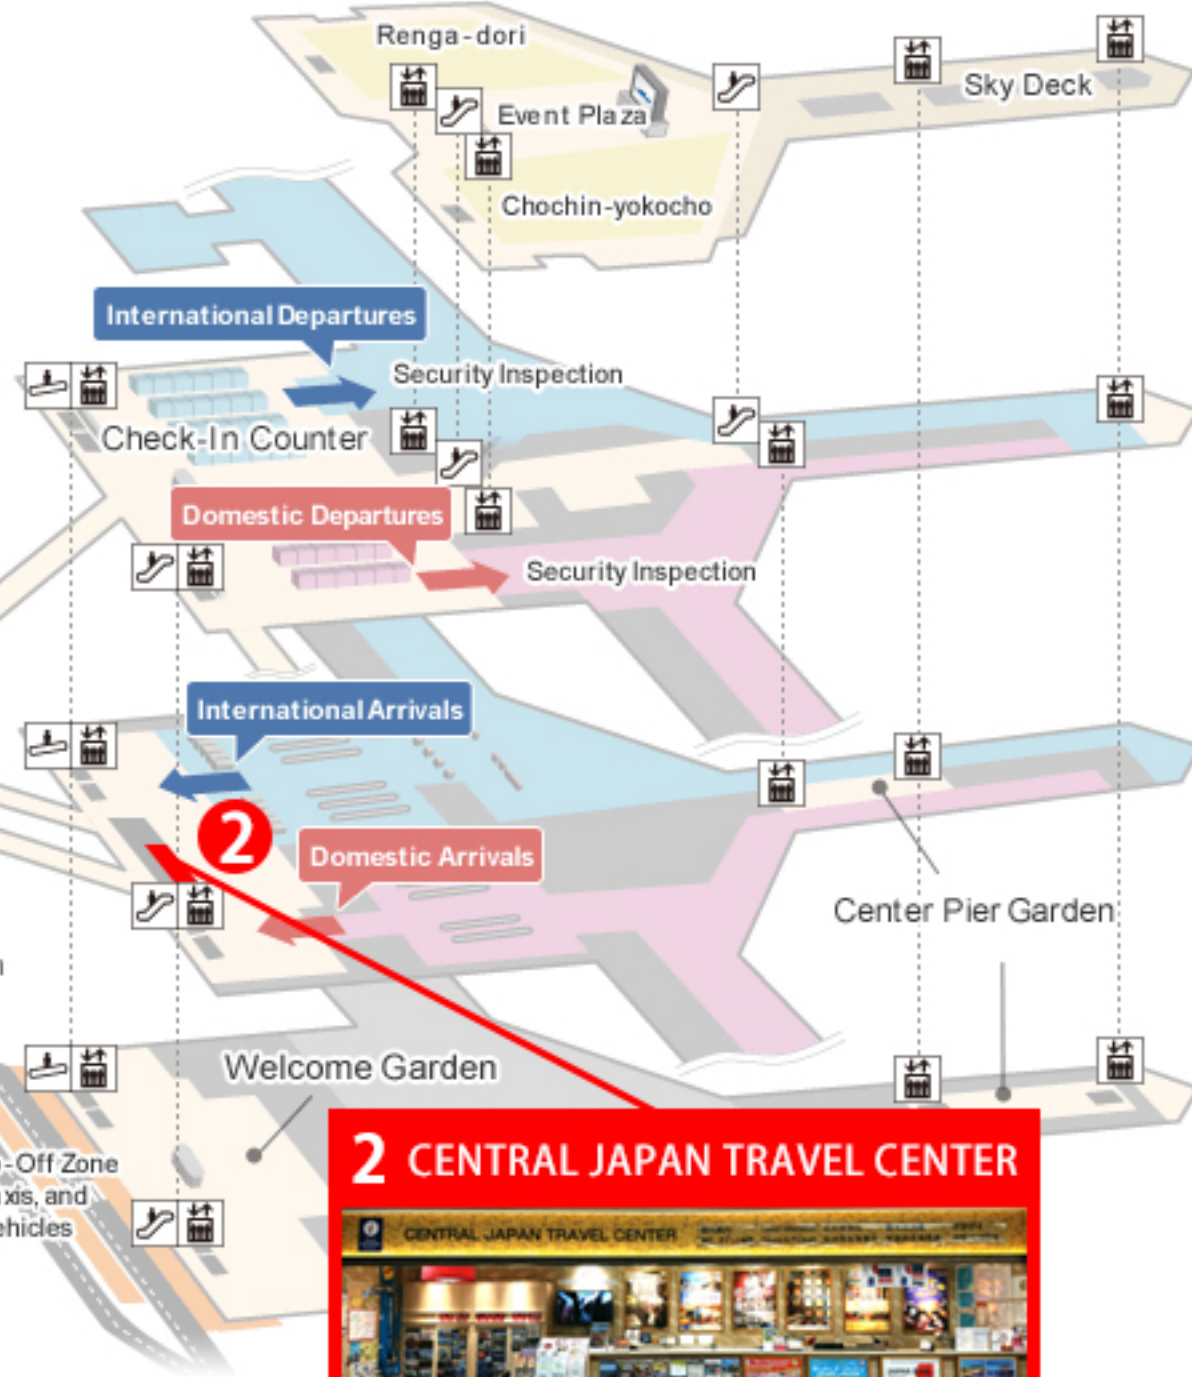

1 Meitetsu Travel Plaza

2F

P1

To Airport Parking

To High-Speed Boat Terminal

P2

To Airport Parking

1F

Central Japan International Airport Station

Airport Bus Terminal

TAXI

Taxi Stand

Tourist Bus Stand

Passenger Drop-Off Zone for Buses, Taxis, and General Vehicles

2 CENTRAL JAPAN TRAVEL CENTER